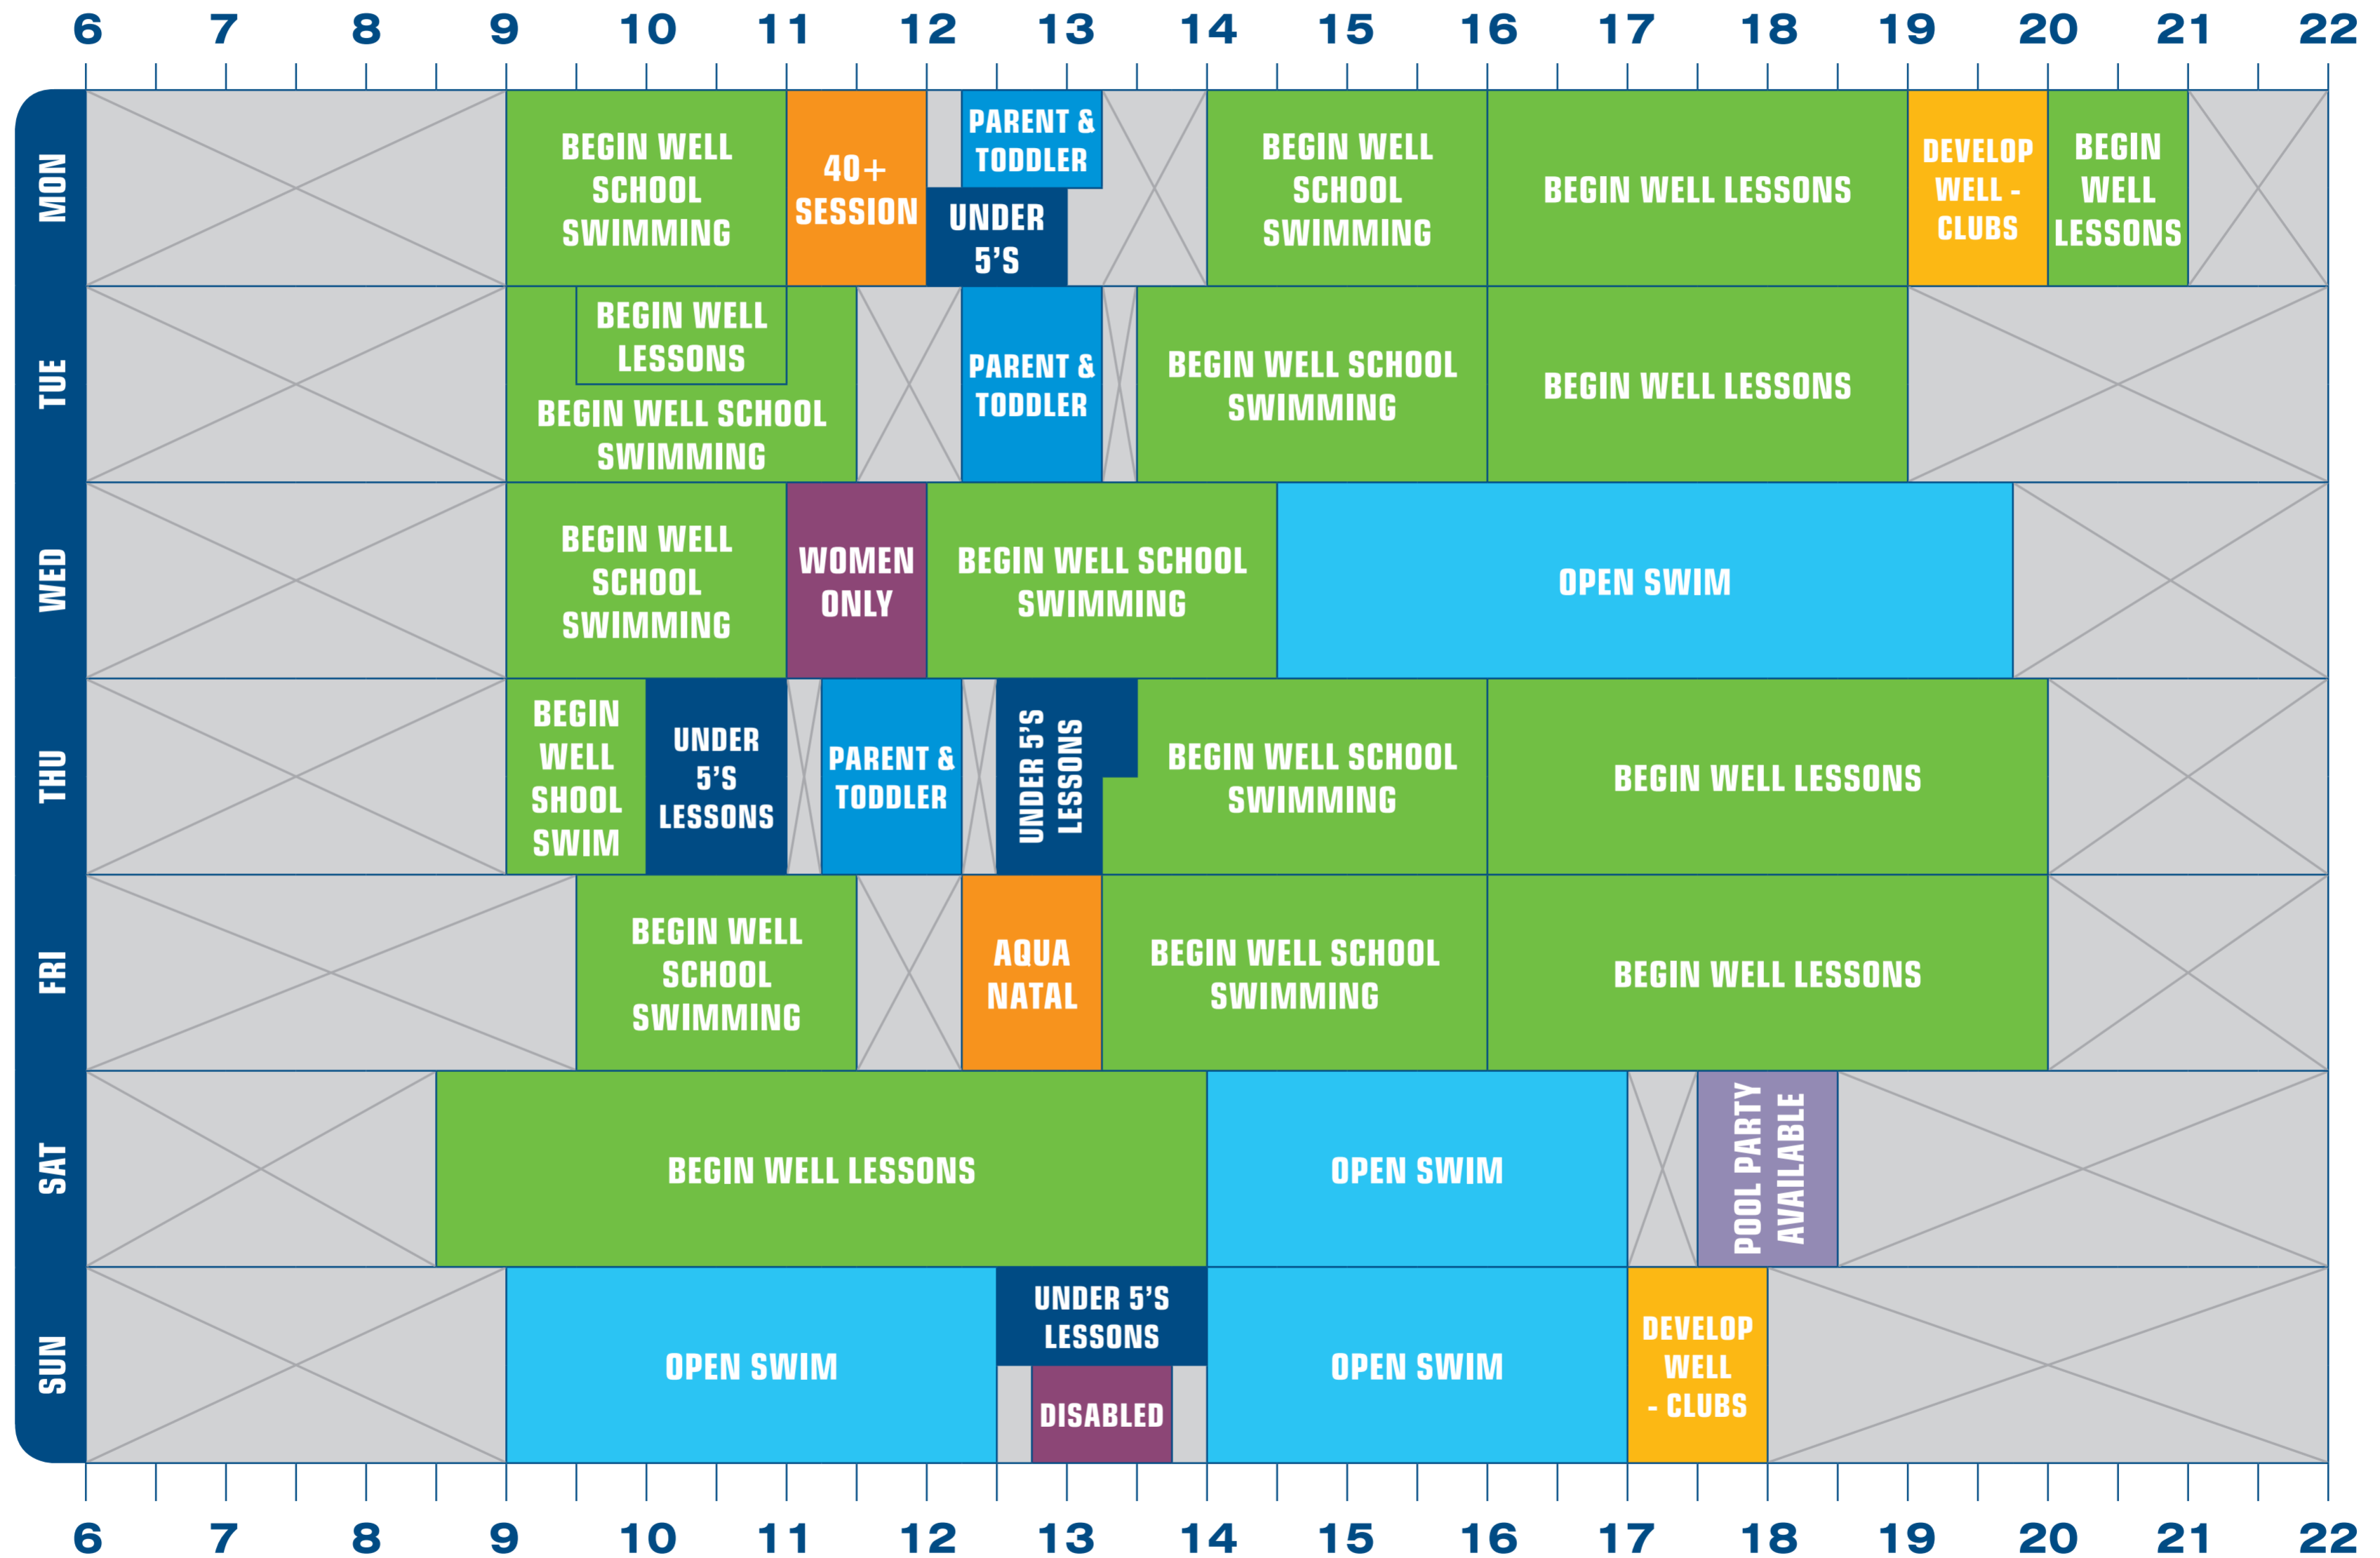

POOL TIMETABLE **Large Pool**

These sessions are unavailable for casual public use.

POOL TIMETABLE **Small Pool**

These sessions are unavailable for casual public use.