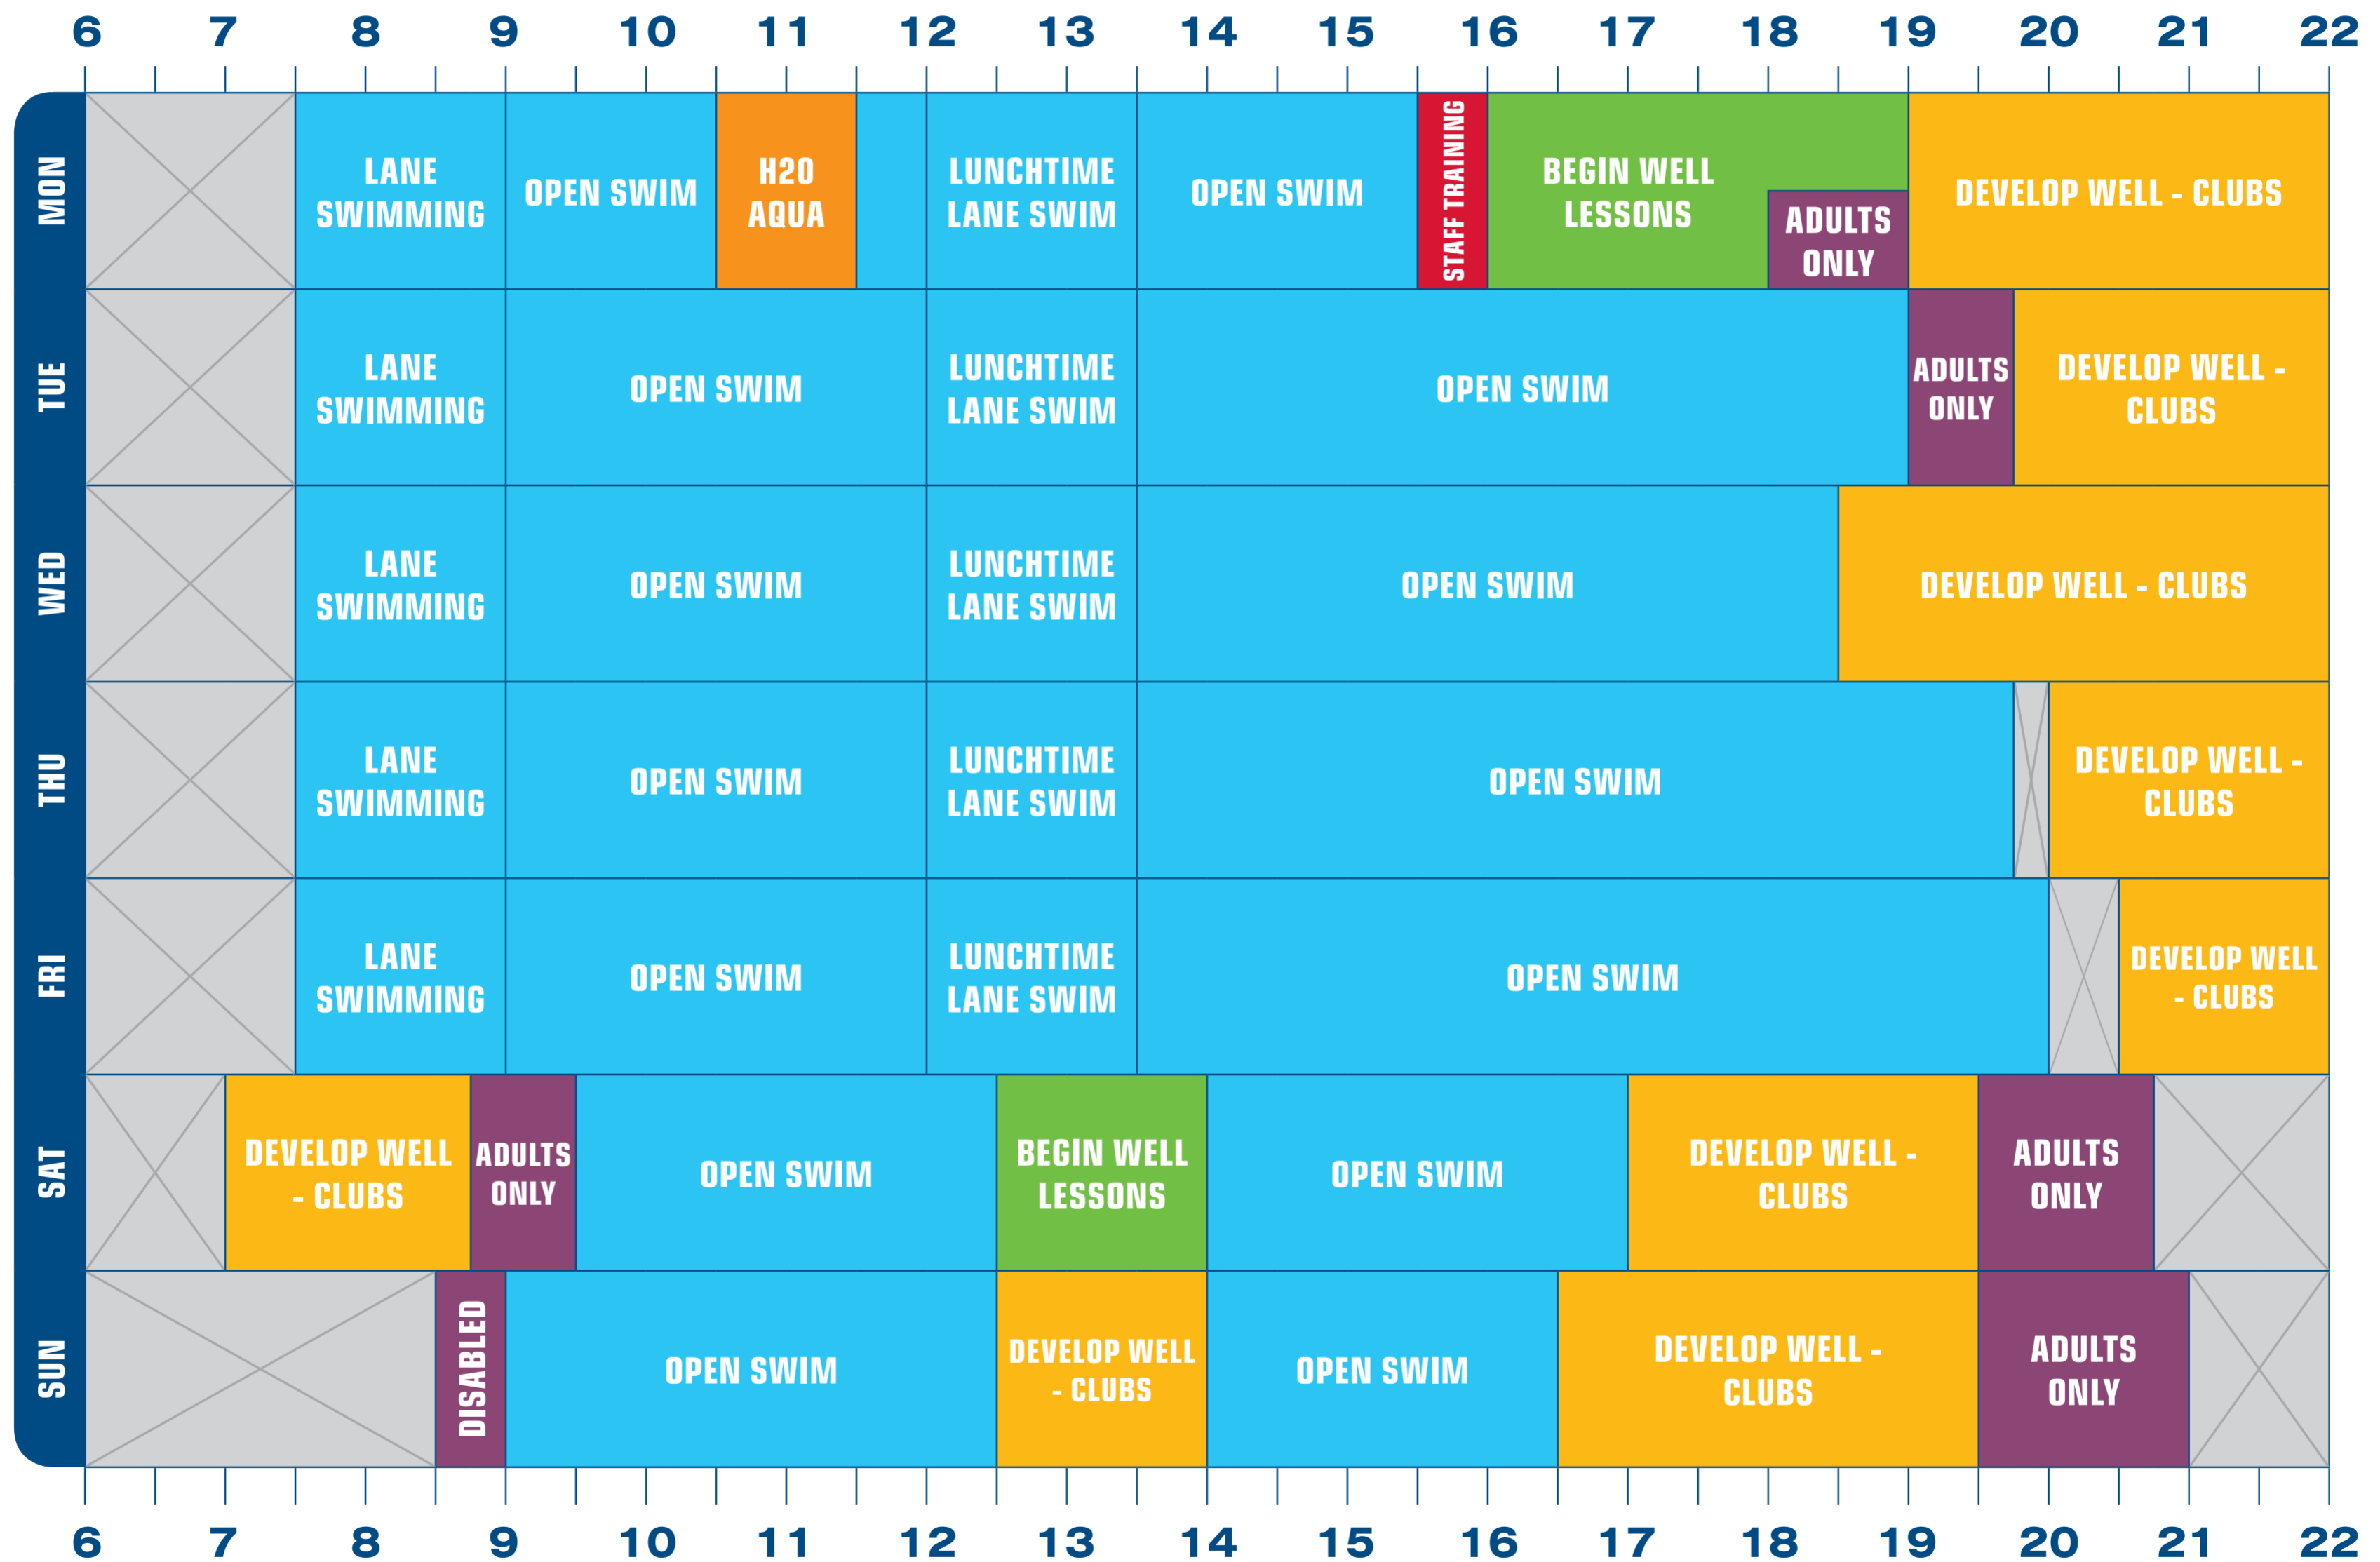

POOL TIMETABLE **Large Pool**

These sessions are unavailable for casual public use.

POOL TIMETABLE **Small Pool**

These sessions are unavailable for casual public use.