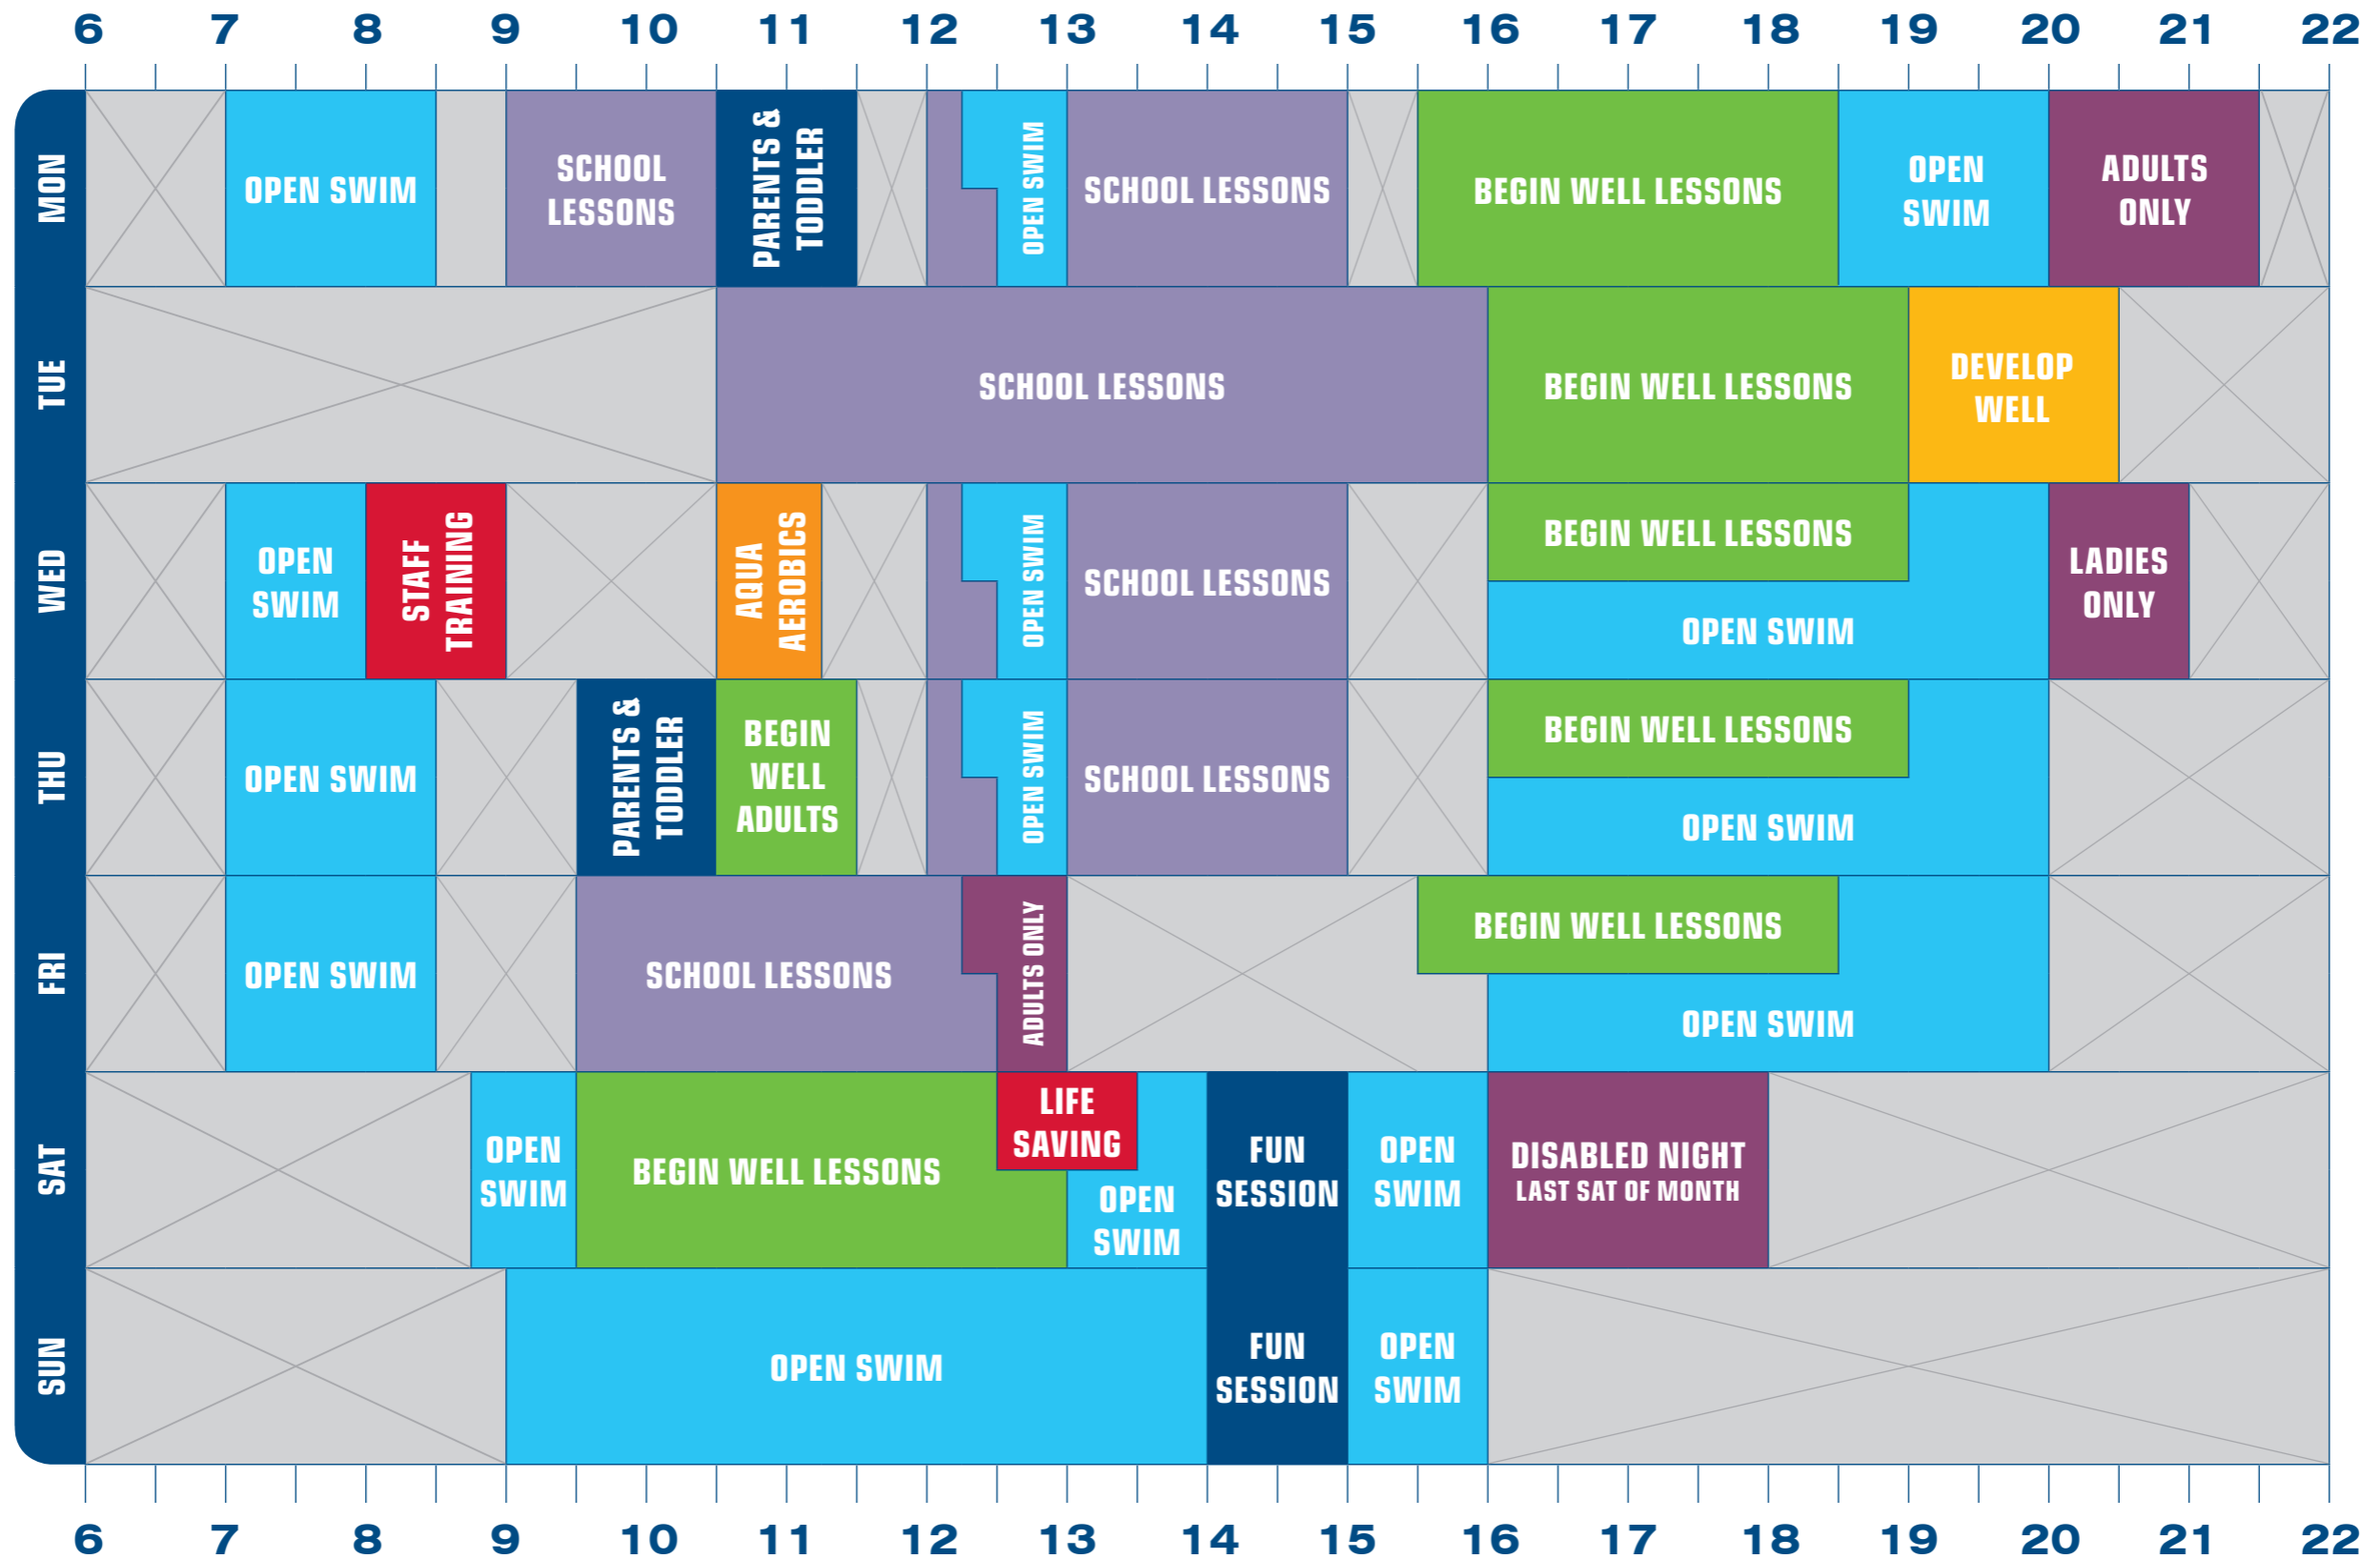

# Main Pool (School Term Time Only)

 These sessions are unavailable for casual public use.