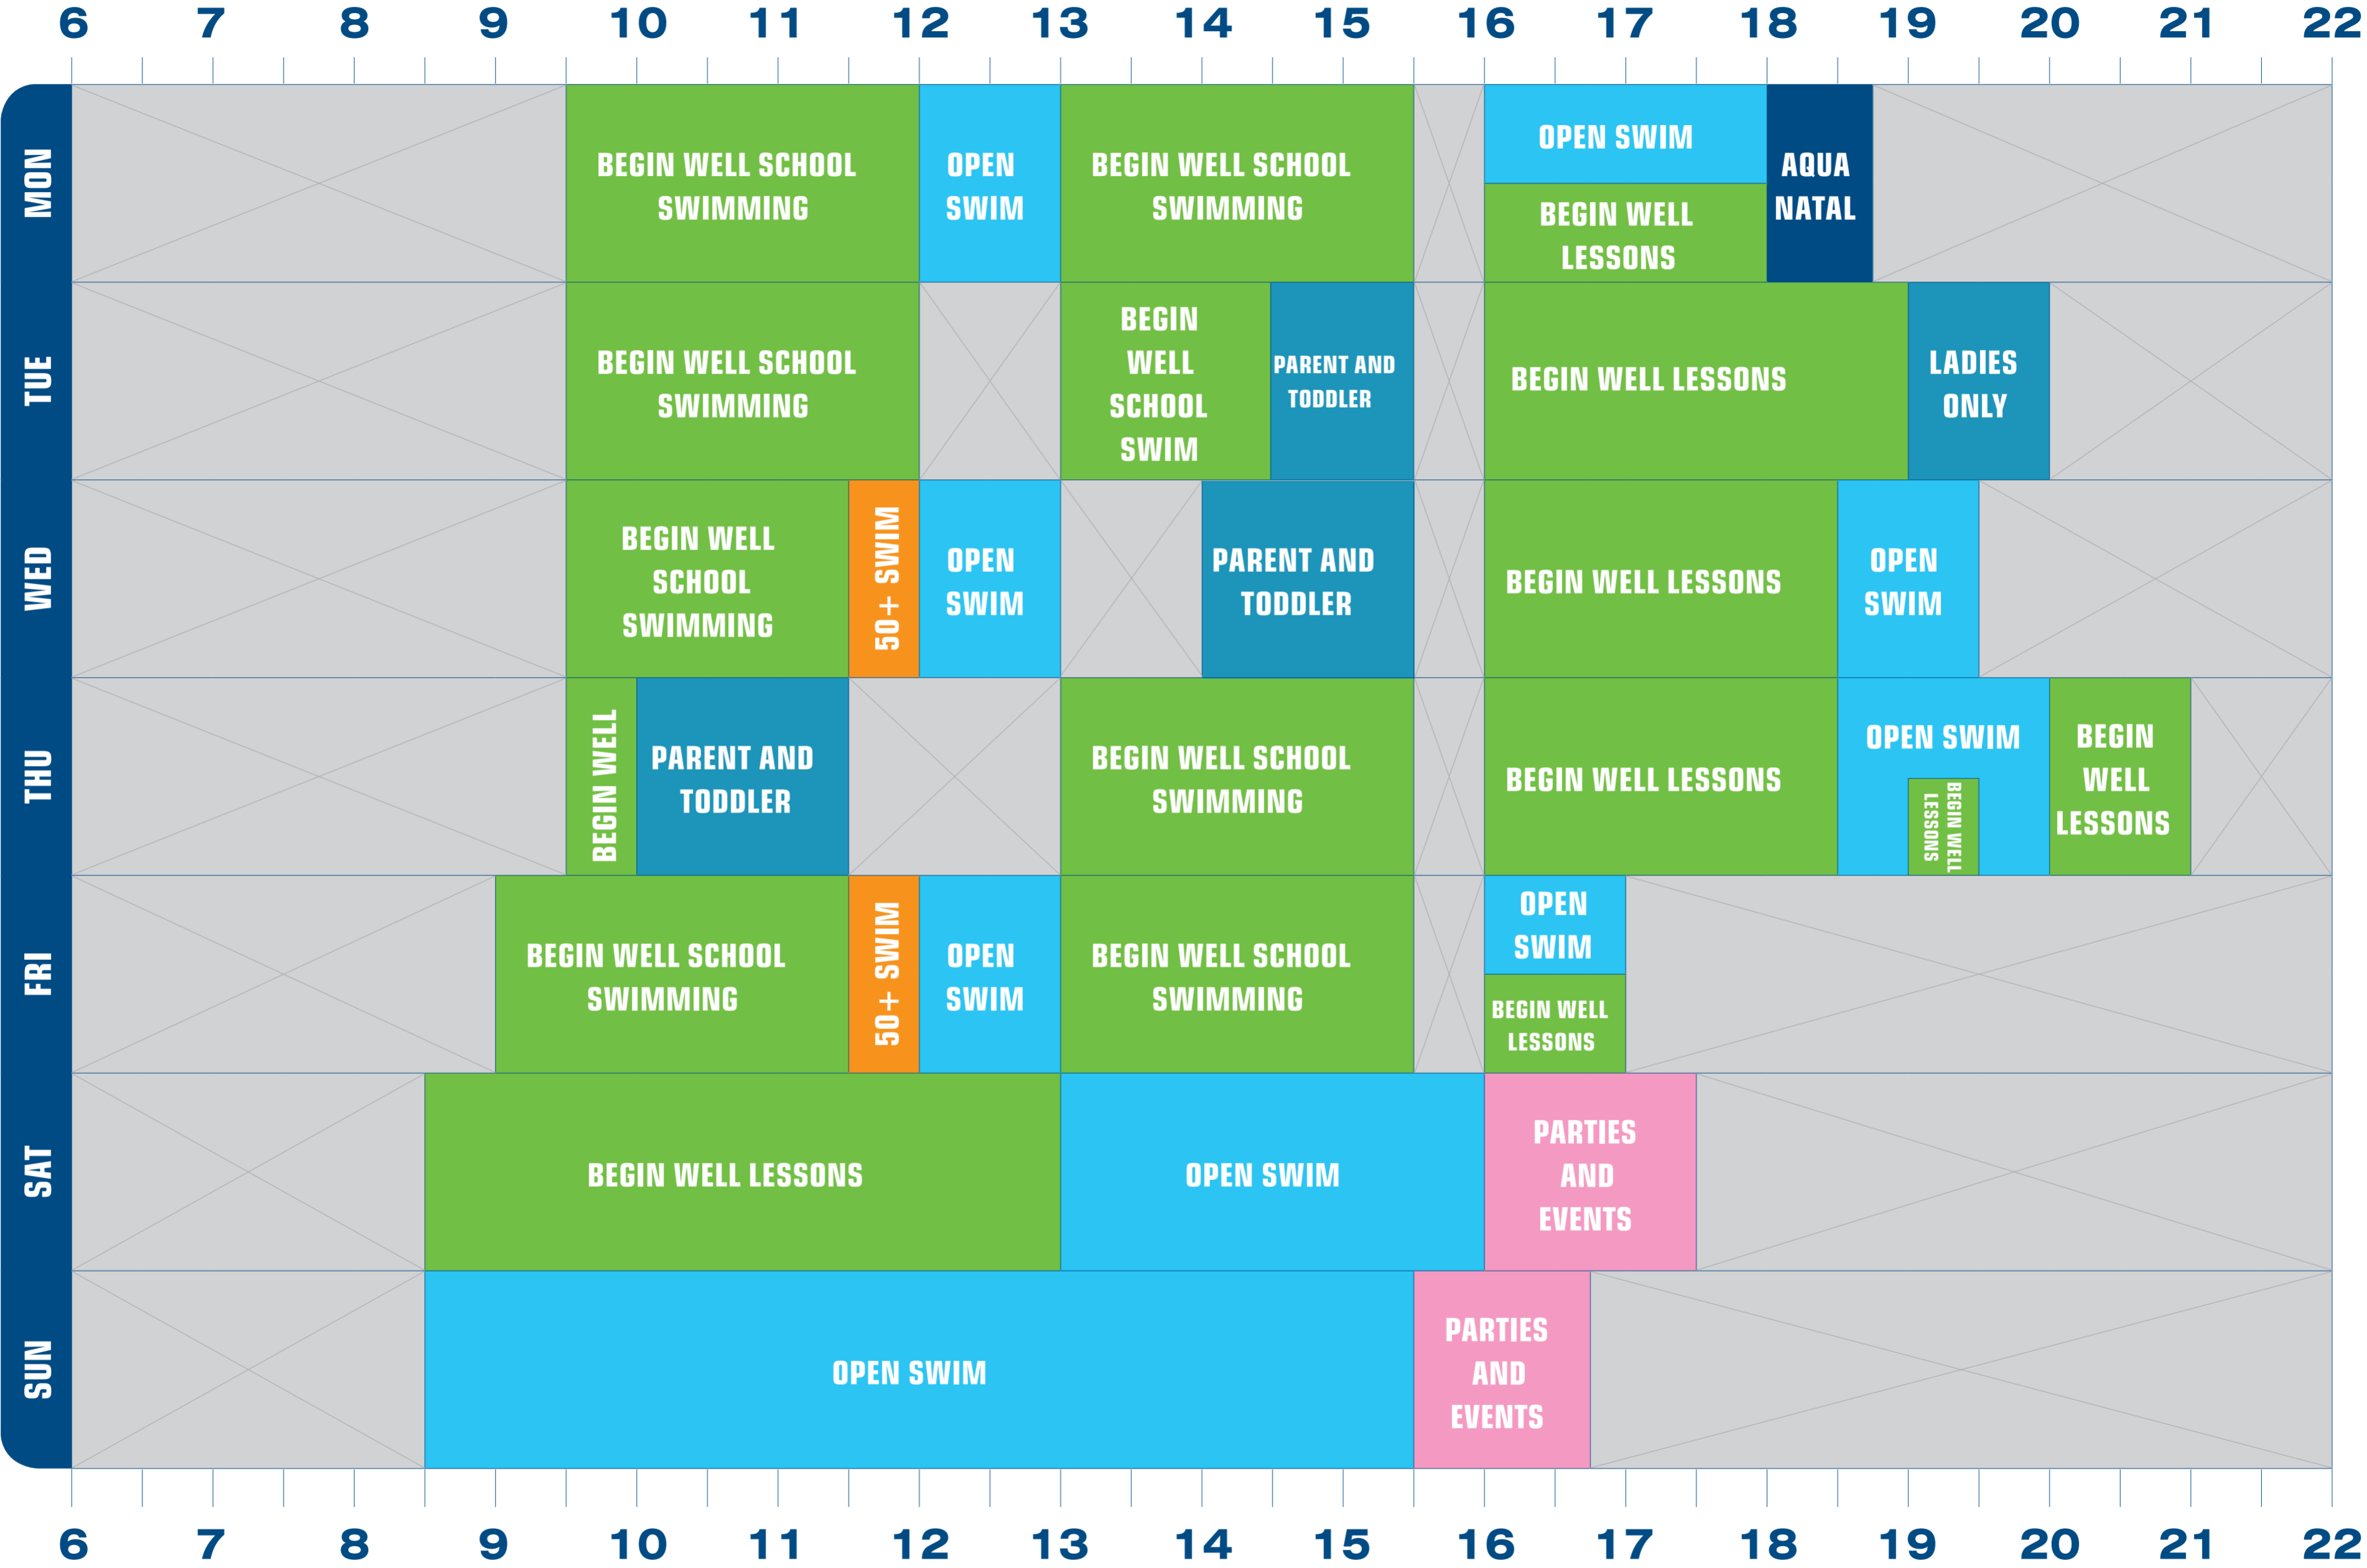

# POOL TIMETABLE **Main Pool** (School Term Time Only)

These sessions are unavailable for casual public use.

# POOL TIMETABLE **Teaching Pool** (School Term Time Only)

These sessions are unavailable for casual public use.