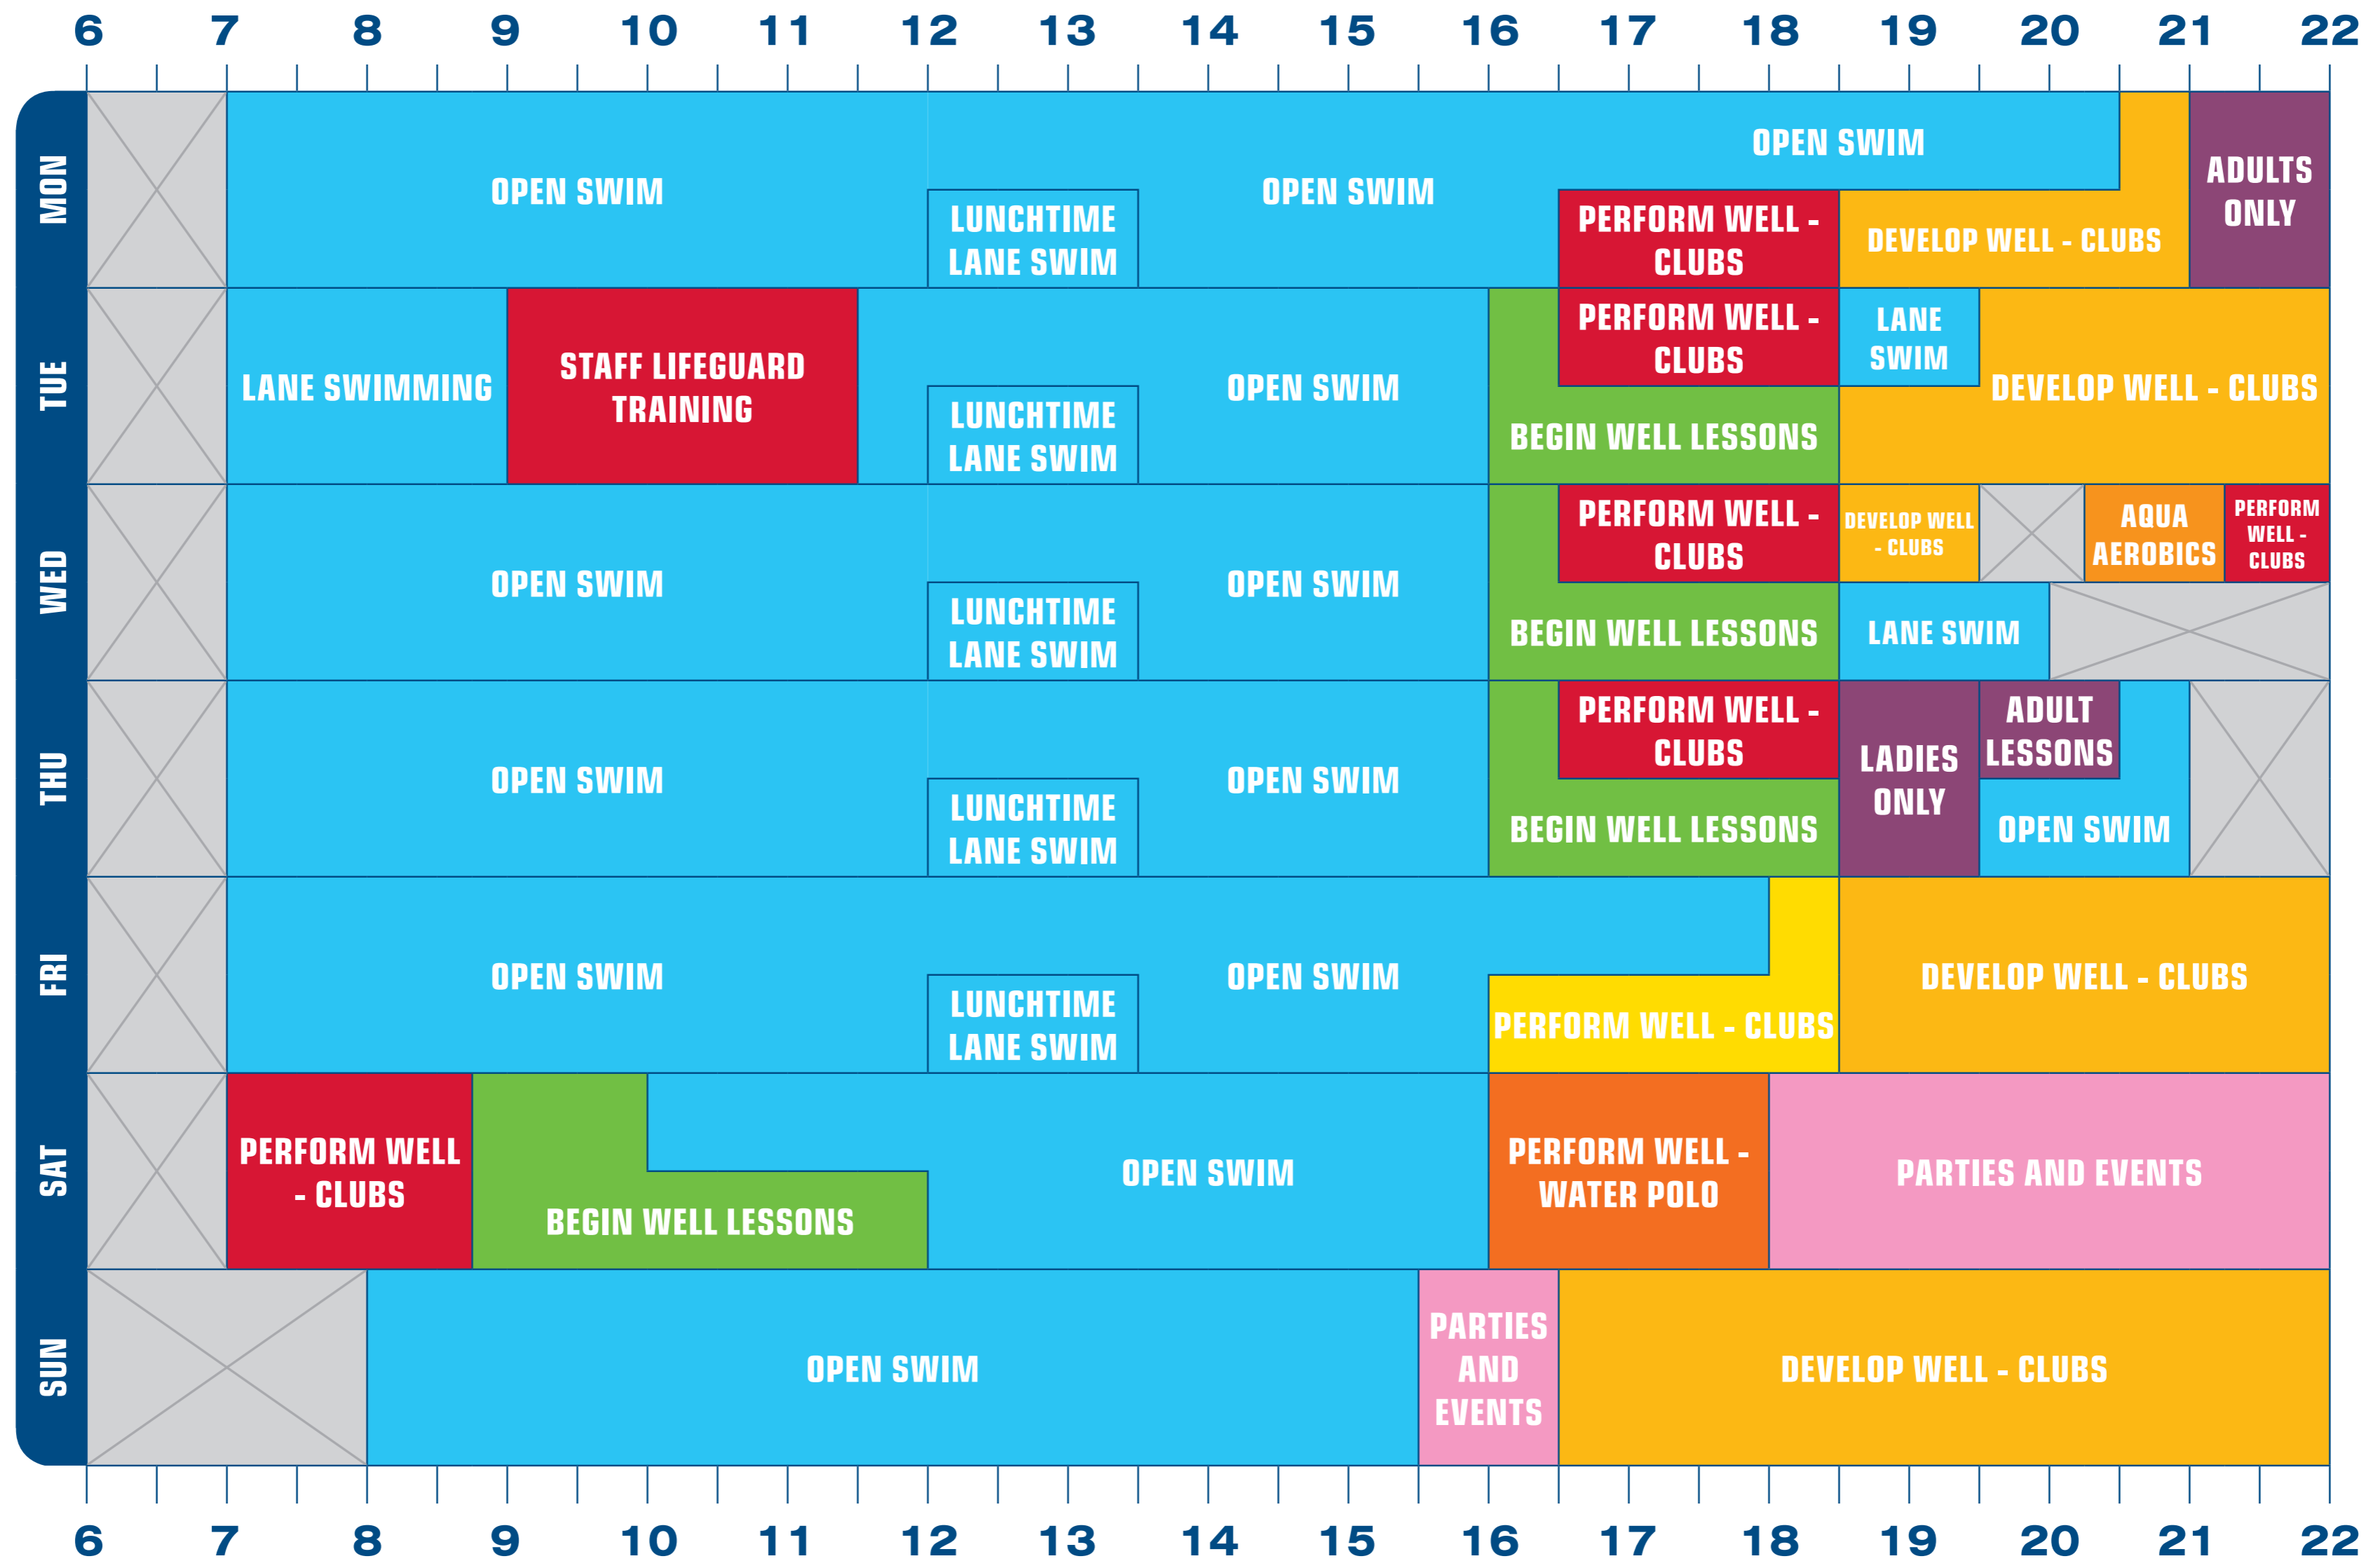

POOL TIMETABLE **Large Pool**

These sessions are unavailable for casual public use.

POOL TIMETABLE **Small Pool**

	6	7	8	9	10	11	12	13	14	15	16	17	18	19	20	21	22	
MON	Unavailable				BEGIN WELL SCHOOL SWIMMING	OPEN SWIM		BEGIN WELL SCHOOL SWIMMING	Unavailable		OPEN SWIM	BEGIN WELL LESSONS	AQUA NATAL	Unavailable				
TUE	Unavailable				BEGIN WELL SCHOOL SWIMMING	Unavailable		BEGIN WELL SCHOOL SWIM	PARENT AND TODDLER		BEGIN WELL LESSONS		LADIES ONLY	Unavailable				
WED	Unavailable				BEGIN WELL SCHOOL SWIMMING	50+ SWIM	OPEN SWIM	PARENT AND TODDLER		Unavailable		BEGIN WELL LESSONS		OPEN SWIM	Unavailable			
THU	Unavailable				BEGIN WELL	PARENT AND TODDLER		Unavailable		BEGIN WELL SCHOOL SWIMMING		BEGIN WELL LESSONS		OPEN SWIM	BEGIN WELL LESSONS	Unavailable		
FRI	Unavailable				BEGIN WELL SCHOOL SWIMMING		50+ SWIM	OPEN SWIM	BEGIN WELL SCHOOL SWIMMING		Unavailable		OPEN SWIM	BEGIN WELL LESSONS	Unavailable			
SAT	Unavailable				BEGIN WELL LESSONS				OPEN SWIM				PARTIES AND EVENTS		Unavailable			
SUN	Unavailable				OPEN SWIM								PARTIES AND EVENTS		Unavailable			

 These sessions are unavailable for casual public use.