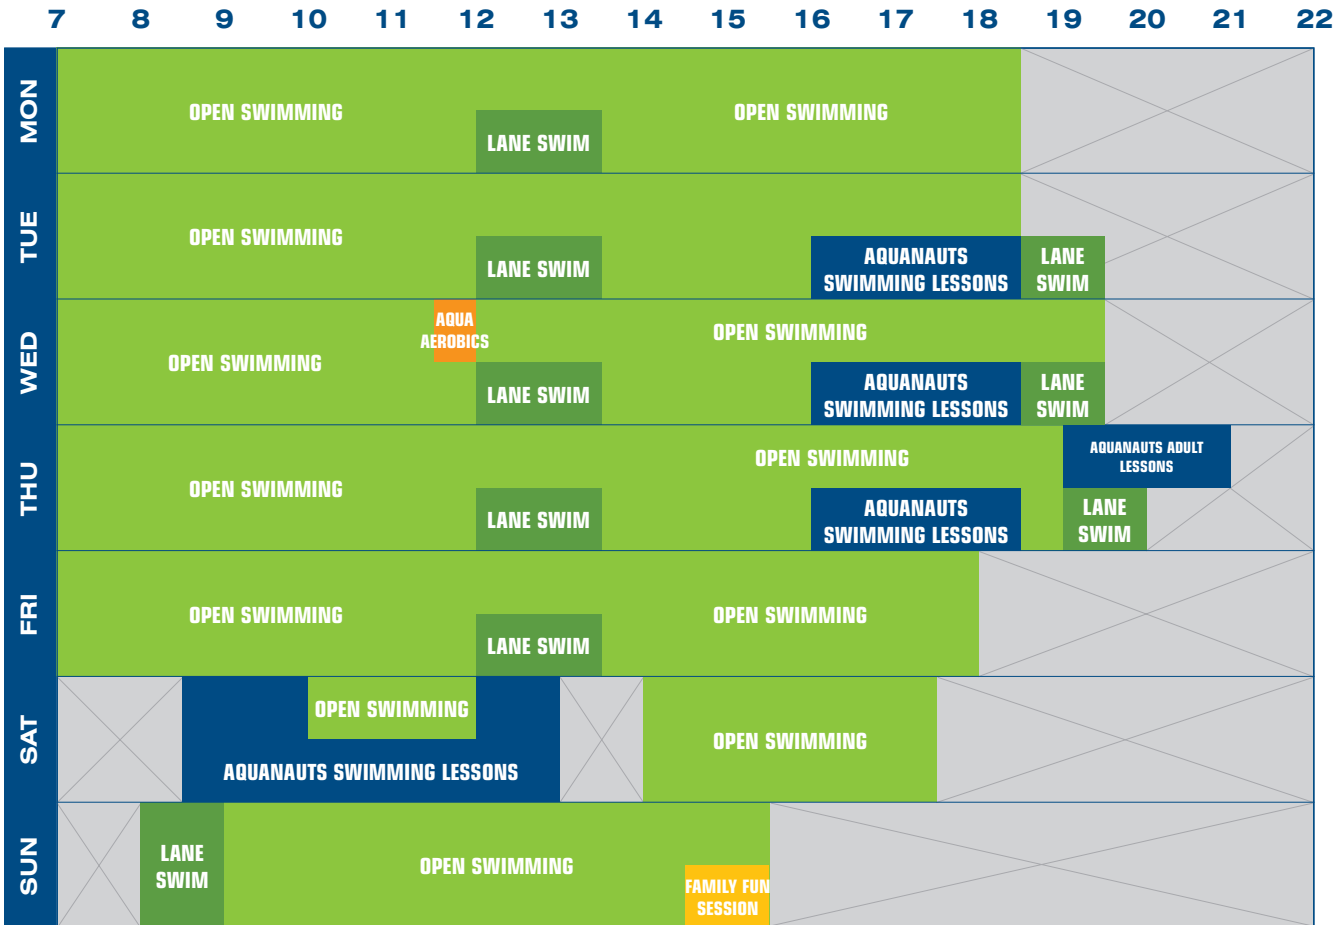

LARGE POOL TIMES

SMALL POOL TIMES

POOL TIMETABLE

POOL IS UNAVAILABLE FOR PUBLIC USE