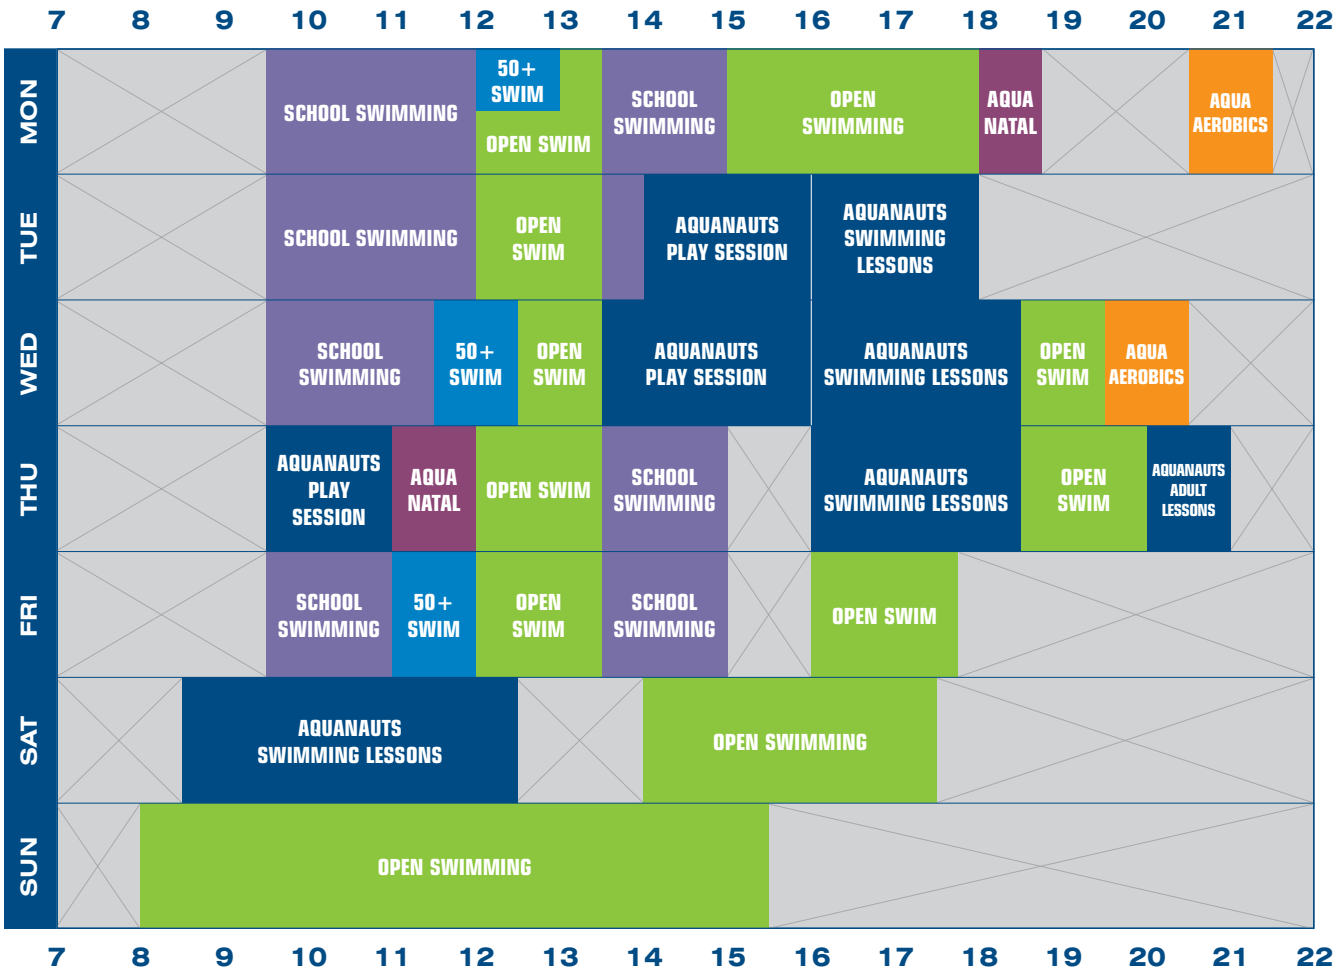

LARGE POOL TIMES

SMALL POOL TIMES

POOL TIMETABLE

POOL IS UNAVAILABLE FOR PUBLIC USE